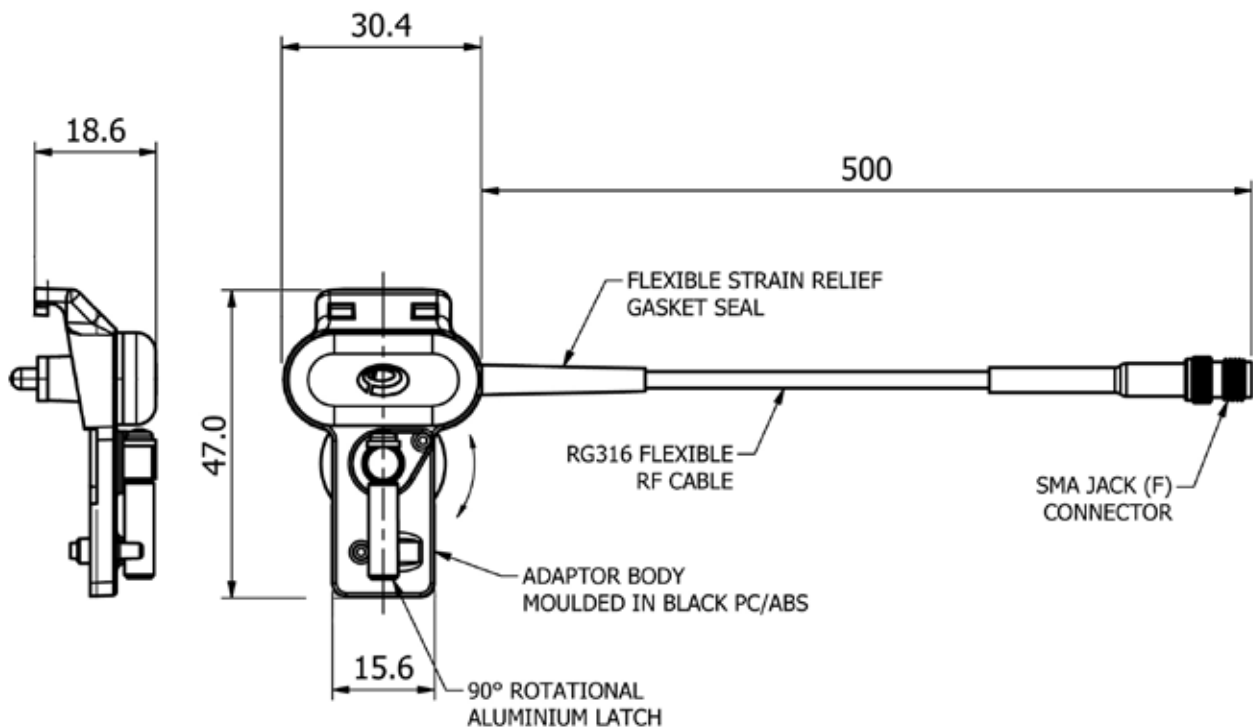

Product Data Sheet

Antenna Connection Adaptor

Antenna Accessories

Antenna Connection Adaptor

ADPT-85-05SJ

Remote antenna adaptor for Motorola MTP850 series radio
Spring loaded contact pin
Sturdy quick release lock

A 'one of a kind product' the ADPT-85-05SJ is specifically designed for use with the Motorola MTP850 TETRA radio. With spring loaded contact pin and durable quick fit/release feature, the ADPT is both simple to connect and reliable to use. Designed for use with any antennas from Panoramas' temporary, vehicle and body worn ranges the ADPT unlocks the full potential of the MTP850 radio for covert, surveillance and other tactical applications.

Note: The standard belt clip cannot be used in conjunction with this adaptor.

Antenna Accessories

Antenna Connection Adaptor

Part No.		ADPT-85-05SJ
Mechanical Data		
Dimensions (mm)	Height	47 (1.9")
	Width	30 (1.2")
	Depth	19 (0.7")
Operating Temp (°C)		-40° / +80°C
Material		PC/ABS
Colour		Black
Cable Data		
Type		RG316
Diameter (mm)		3 (0.12")
Length (m)		0.5 (1'7")
Termination		SMA Jack
For Use With		
		BWDT - Bodyworn Dipole (covert surveillance)
		MD-TET - Magnetic Base TETRA Antenna (temporary vehicle)
		EF Series - Covert TETRA Antenna (vehicle covert)
		CD Series - Clip Dipole (temporary fixed)