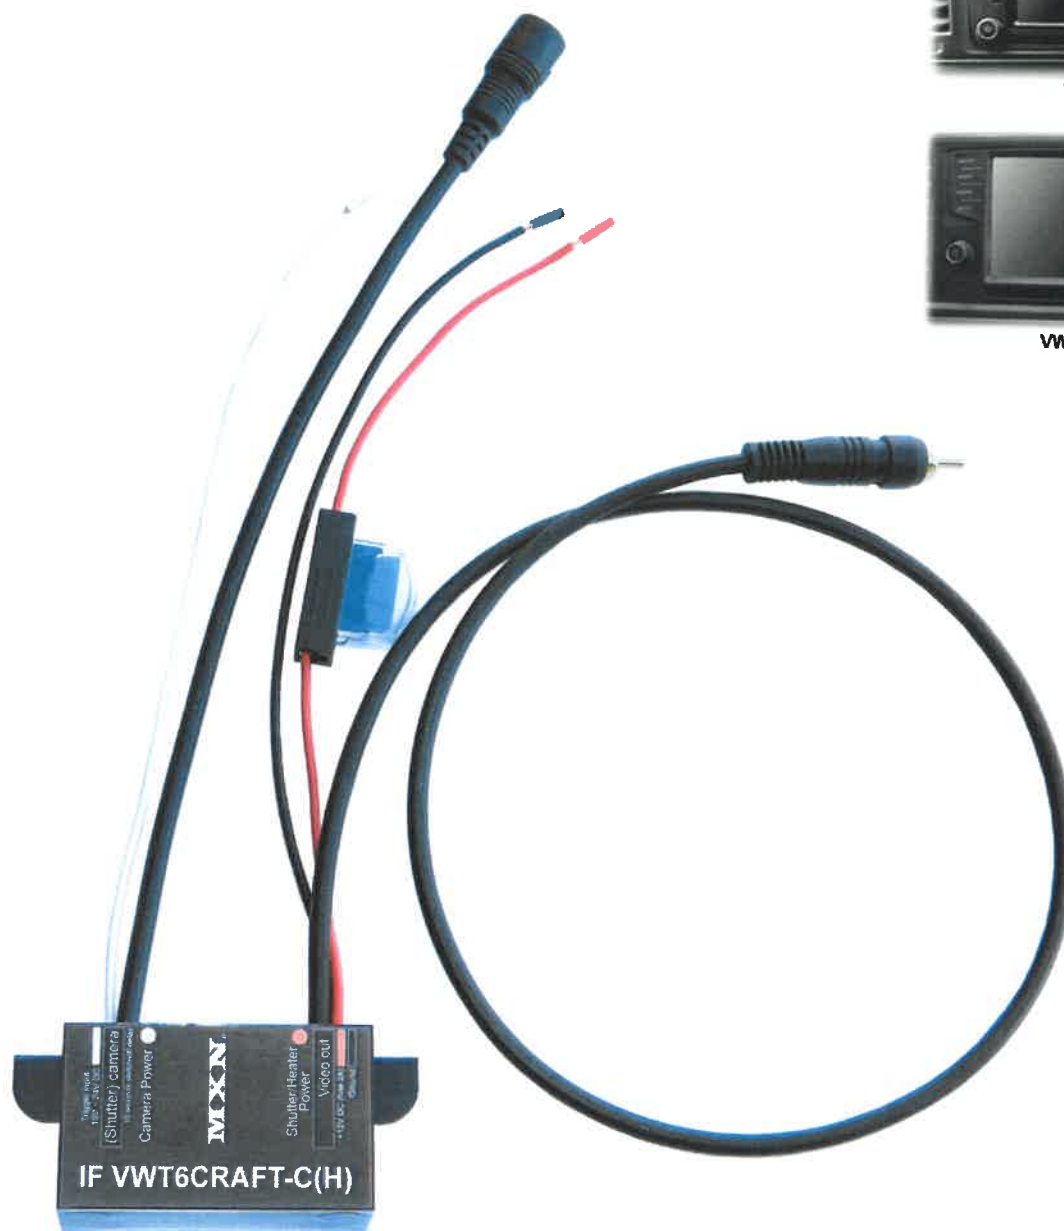

Interface for 1 pc MXN camera (with or without motorized shutter) at VW Transporter T6 and Crafter.

VW T6

VW Crafter

- Power +12V DC
- 1 pc Trigger IN, 10V ~ 24V DC
- Status LEDs
- RCA Video OUT
- Reverse polarity protected
- External 2A fuse