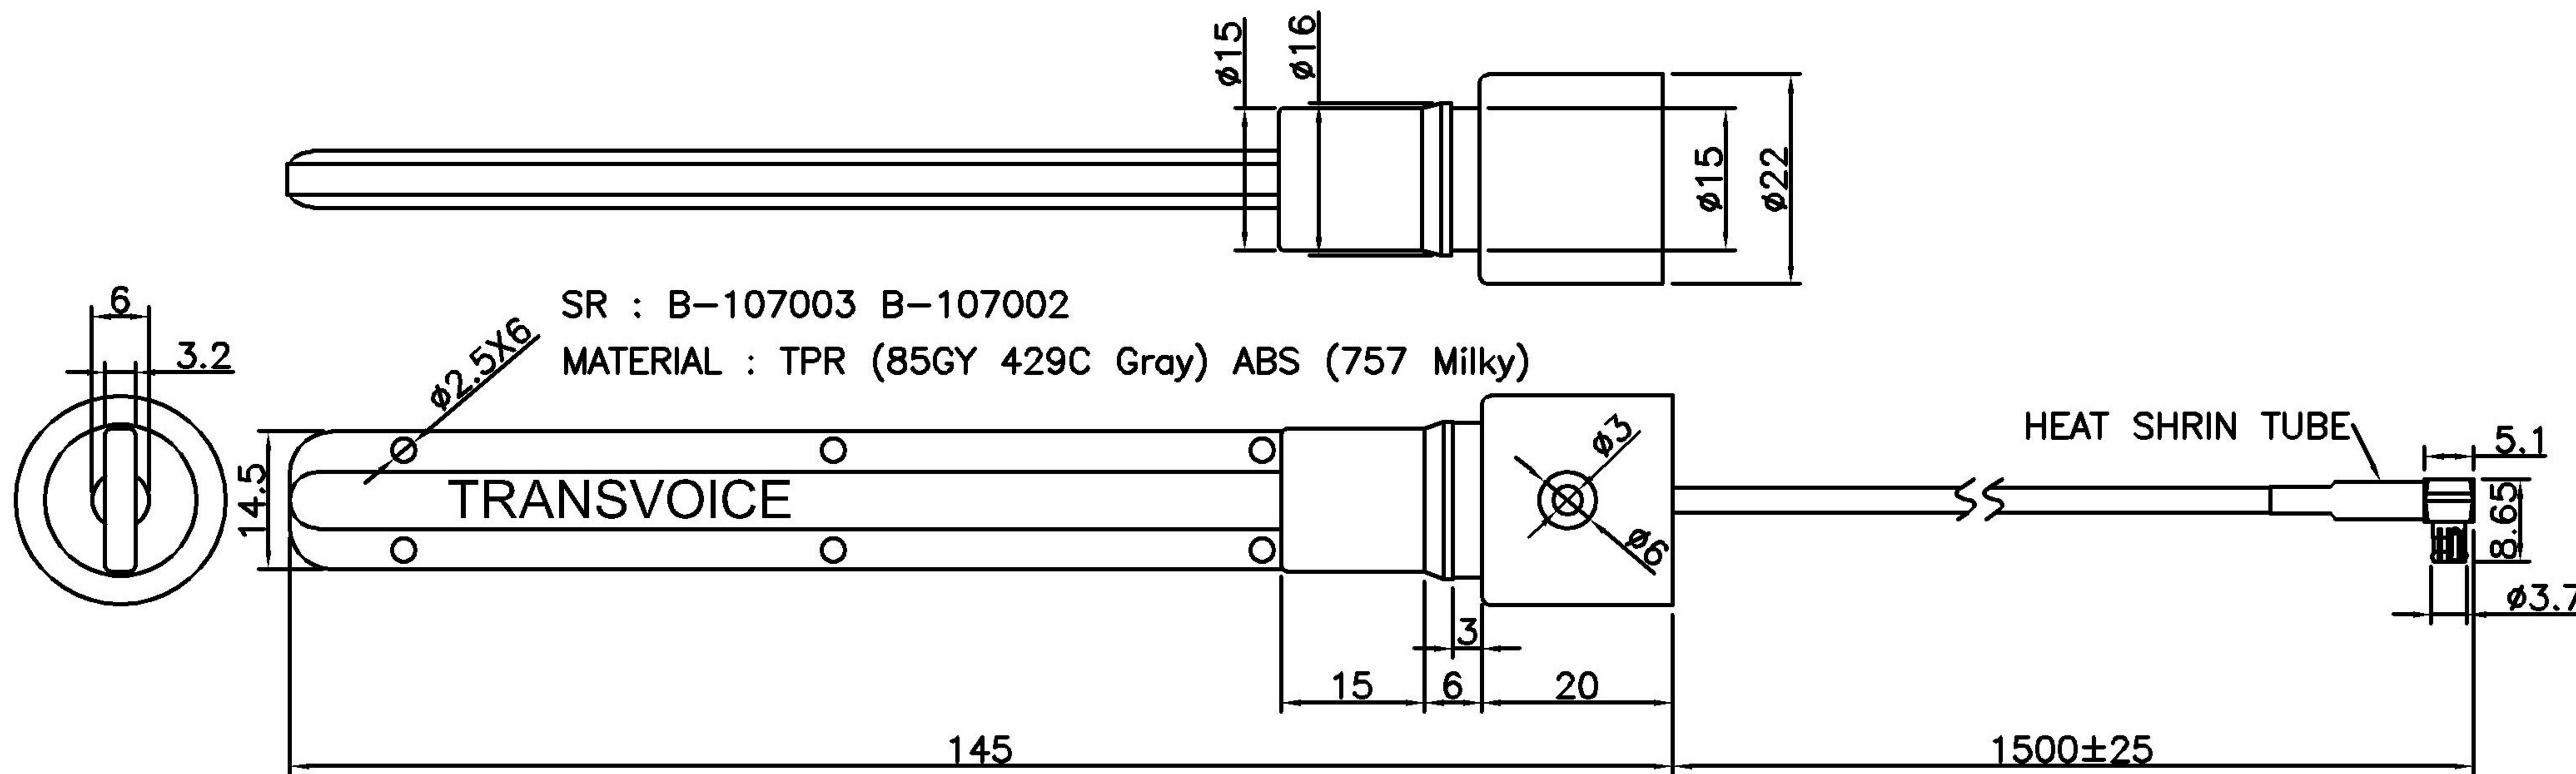

Cable	RG316/U	Frequency	860~876MHz
OD	ø2.6±0.2mm	V.S.W.R	2.4:1
Cover	429C (Gray)	Impedance	50Ω
MCX M RA	Gold-plated	Gain	0~3dB

ROHS

ISO 9001

ISO 14001

Material:		Treatment:		TRANSVOICE			
Drawer	Design	Aprov	Tolerance	Unit: mm		TITLE	Ant+316U+MCX M RA
			X=±0.5 .X=±0.2 .XX=±0.1 .XXX=±0.05	Ver: A	Scale 1:1	Model NO	
NO	DESCRIPTION	MATERIAL / FINISH	Q*TY			Drawing NO	
Part NO							