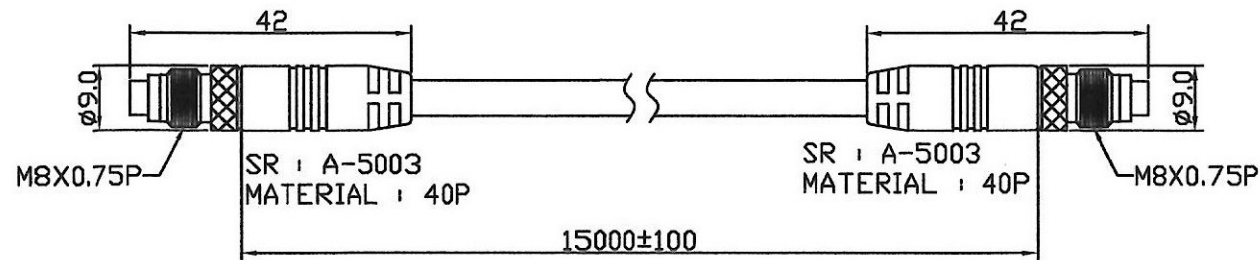

Cable	MR195
∅D	∅4.95±0.1
Cover	Black
FME F	Nickel-plated

**ROHS**

ISO 9001  
ISO 14001

Material:		Treatment:		<b>TRANSVOICE</b>			
Drawer	Design	Aprov	Tolerance	Unit: mm		TITLE	FME F+MR195+FME F
機構 108.11.18 詹曉河		工程 100.11.17		Ver: A	Scale 1:1	Model NO	201-515
Part NO	CX-FME195FME-2011D	X=±0.5 X=±0.2 XX=±0.1 XXX=±0.05		File NO: QR0402	Drawing NO	100-27001-095-1	