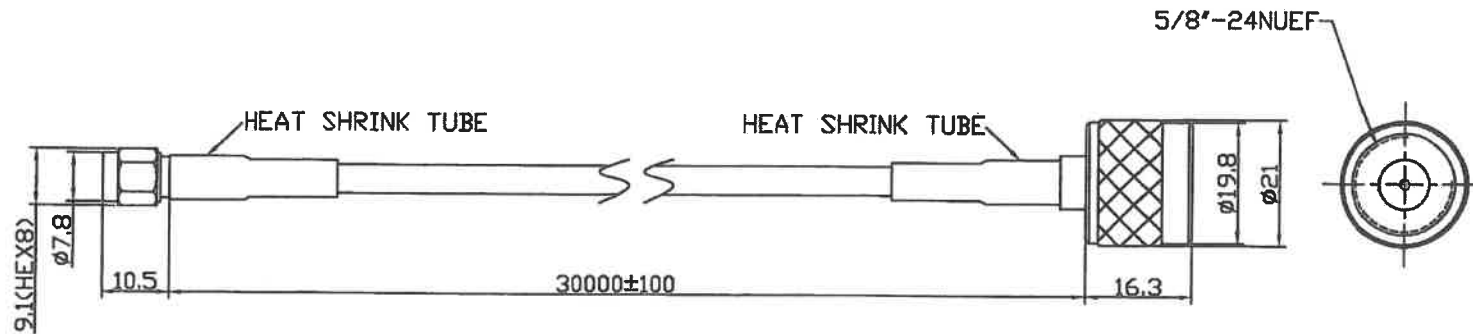

Cable	FT-200
OD	∅5.0±0.1mm
Cover	Black
SMA M	Nickel-plated
N M	Nickel-plated

**ROHS**

ISO 9001  
ISO 14001

Material:	Treatment:	TRANSVOICE			
Drawer	Design	Apov	Tolerance	Unit: mm	TITLE
			X=±0.5	Ver: A	SMA M+FT-200+N M
			X=±0.2	Scale 1:1	Model NO 201-302
			XX=±0.1	File NO: QR0402	Drawing NO 100-27001-066
			XXX=±0.05		

NO	DESCRIPTION	MATERIAL / FINISH	Q*TY
Part NO	CX-SMA200NM0-1965D		