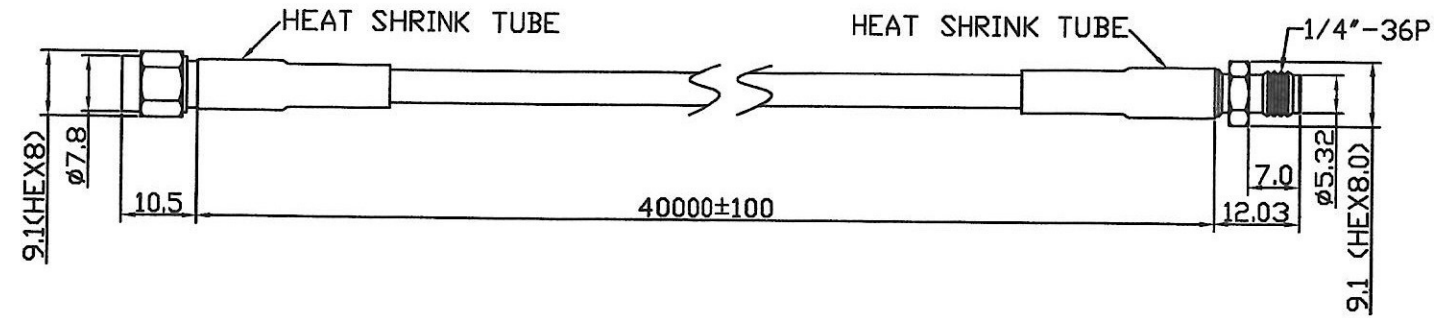

Cable	FT-200
ØD	ø5.0±0.1mm
Cover	Black
SMA M	Gold-plated
SMA F B Type	Gold-plated

ROHS

ISO 9001
ISO 14001

Material:		Treatment:		TRANSVOICE			
Drawer	Design	Aprov	Tolerance	Unit: mm		TITLE	SMA M+FT-200+SMA F B
108. B. 1		108. B. 2	X=±0.5 X=±0.2 XX=±0.1 XXX=±0.05	Ver: A	Scale 1:1	Model NO	201-261
Part NO	CX-SMA200SMA-1962D			File NO: QR0402		Drawing NO	100-27001-063