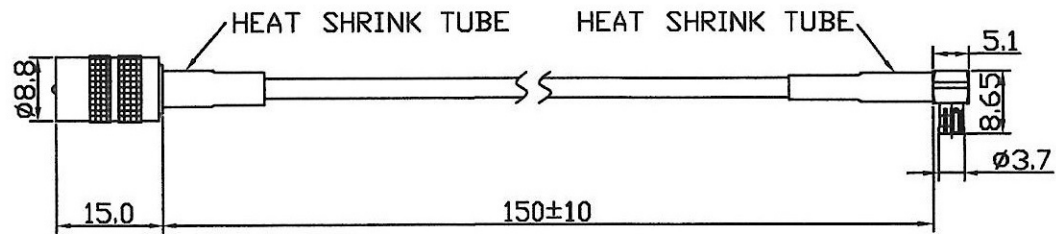

Cable	RG316/U
OD	∅2.7±0.15mm
Cover	Black
MCX M RA	Gold-plated
FME M S	Nickel-plated

ROHS

ISO 9001
ISO 14001

Material:				Treatment:		TRANSVOICE					
NO	DESCRIPTION	MATERIAL / FINISH	Q'TY	Drawer	Design	Aprov	Tolerance	Unit: mm		TITLE	FME M S +316U+MCX M RA
Part NO	CX-FME316MCX-1892						X=±0.5 X=±0.2 XX=±0.1 XXX=±0.05	Ver: A	Scale 1:1	Model NO	201-238
								File NO: QR0402		Drawing NO	100-27001-022